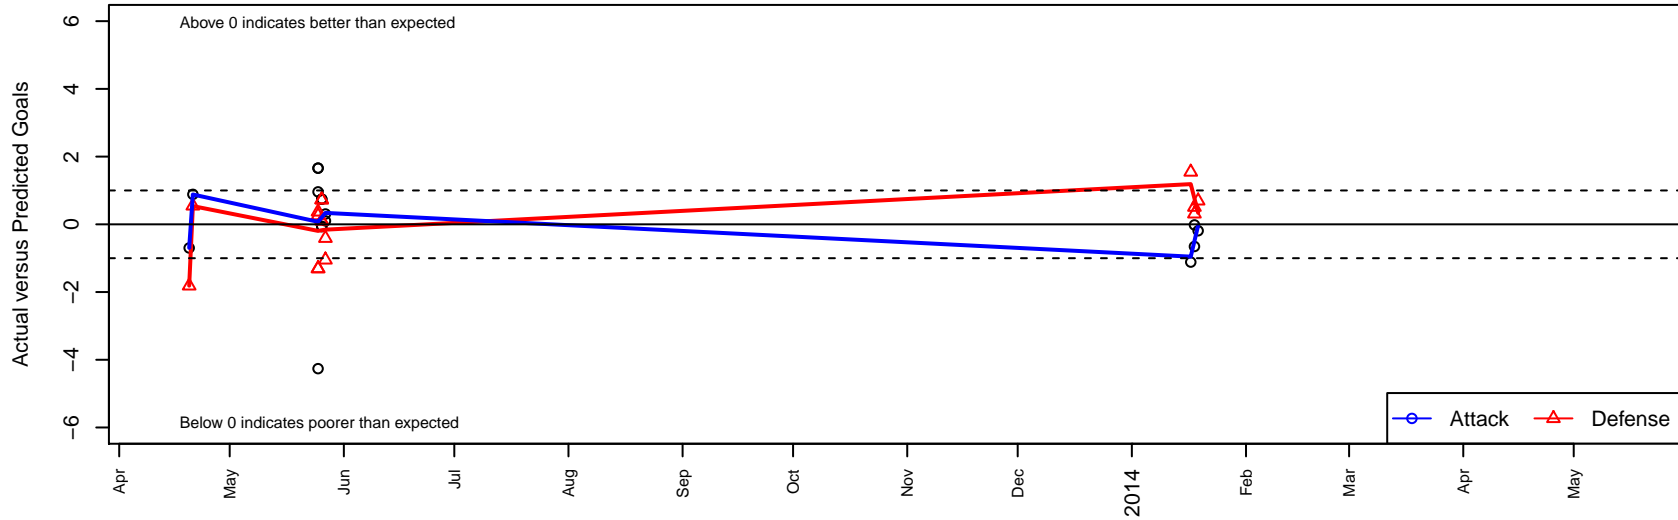

# RVSC Timbers Manchester Utd B95

Rogue Valley SC  
 Medford, OR  
 B95 total strength=1755  
 attack=21.33 defense=35.14  
 alt names used:  
 Rogue Valley Timbers Manchester United  
 RVT Timbers 95B  
 Rogue Valley Timbers 95B

Venues played:  
 OPL State Cup U17  
 Rogue Memorial BU16-17  
 Portland Winter Showcase U18

**RVSC Timbers Manchester Utd B95**  
 Dots are actual minus expected GF (blue circles) and GA (red triangles).  
 Blue line is smoothed change in attack strength. Red is smoothed change in defense strength.